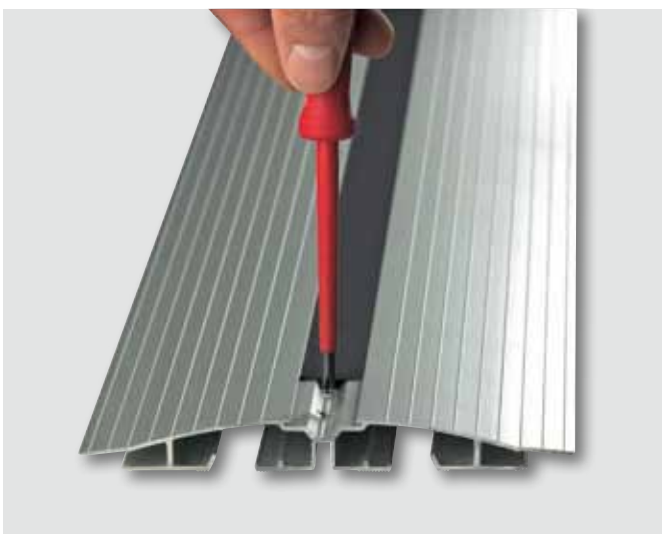

EVOline® CableManagement

EVoline® CordTrack

Robust profile for cable distribution to be fastened to the floor. Simple access by removable cover. Separate cable channels for power and data.

EVoline® CordTrack Distributor

for CordTrack Profile. Four directions simultaneously or as connection for EVoline® WireLane.

EVoline® Bridge

Solid Aluminium. Screw or glue fixing on all types of flooring. Cables channeled. Separate power and data sections. Dangers of tripping reduced. Durable quality. Resistant to UV. Made to measure on request.

Innovative solutions for problems familiar to everyone.

EVOLine® CableManagement

EVOLine® WireLane

Clean cable guidance underneath table.
Simple clipping of cables in separate chambers.
Flexible, rotatable.
In Black or Grey.
Fits EVOLine® CordTrack distributor.