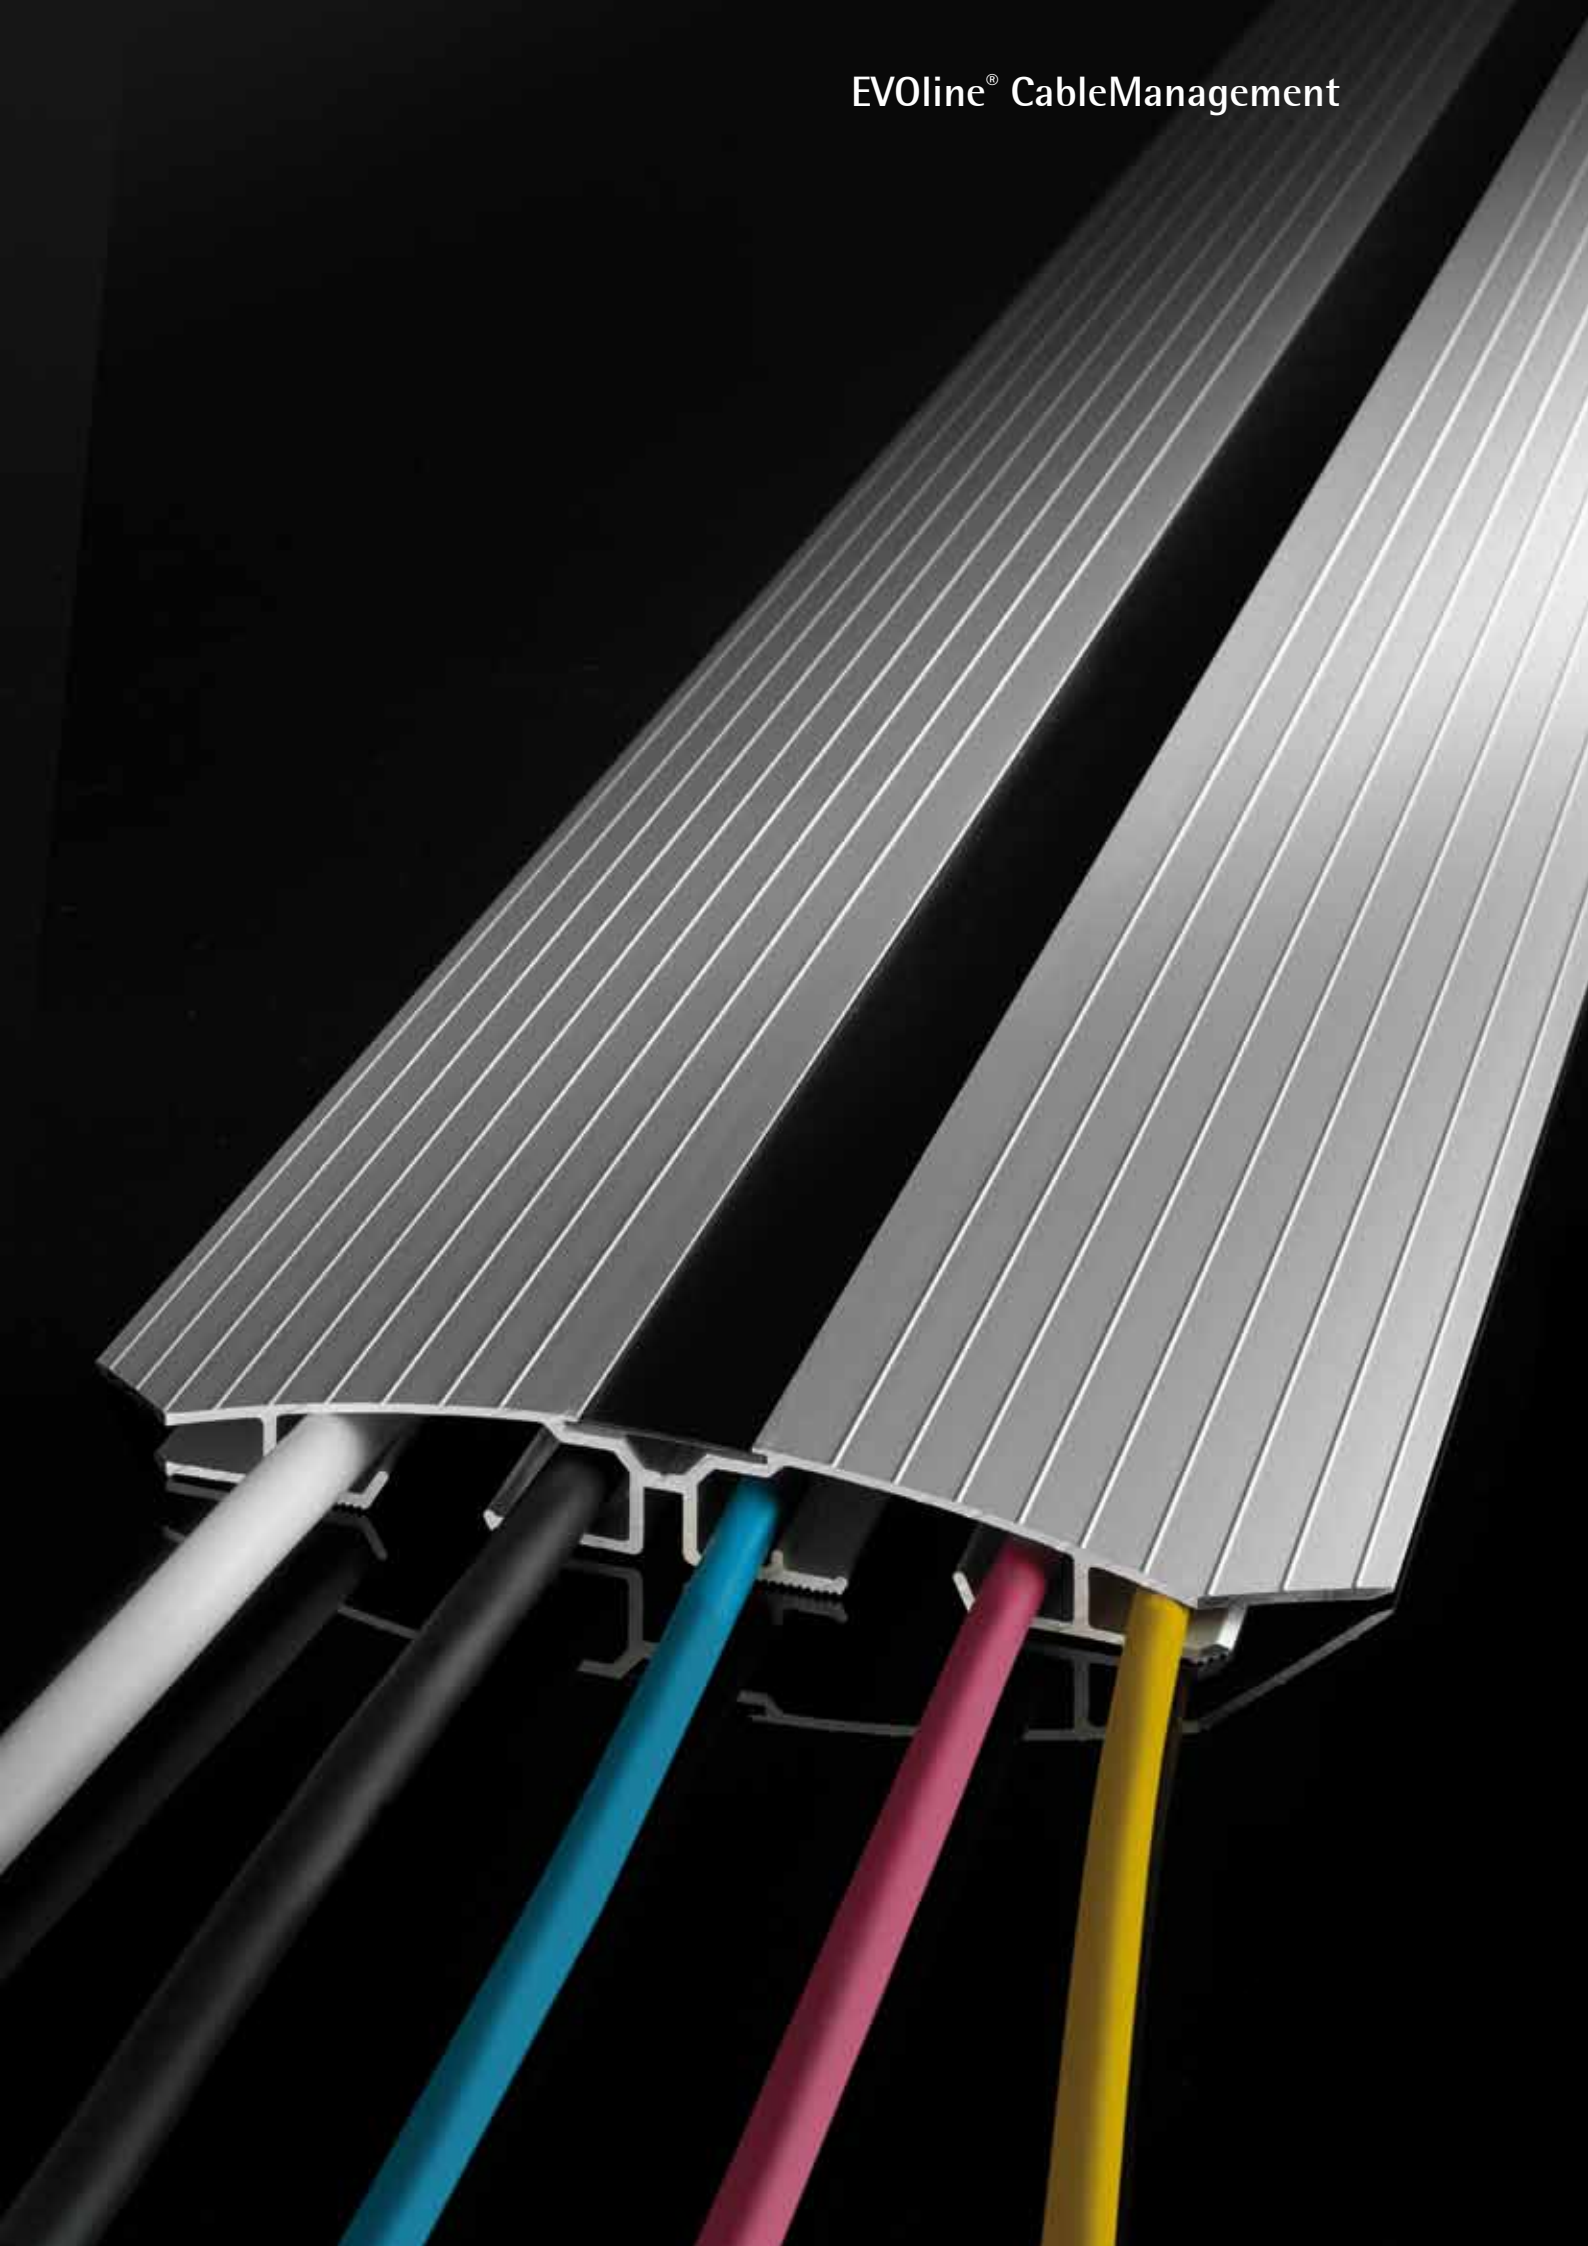

EVOline® CableManagement

EVoline® CordTrack

Robust profile for cable distribution to be fastened to the floor. Simple access by removable cover. Separate cable channels for power and data.

EVoline® CordTrack Distributor

for CordTrack Profile. Four directions simultaneously or as connection for EVoline® WireLane.

EVoline® Bridge

Solid Aluminium. Screw or glue fixing on all types of flooring. Cables channeled. Separate power and data sections. Dangers of tripping reduced. Durable quality. Resistant to UV. Made to measure on request.

Innovative solutions for problems familiar to everyone.

EVOLine® CableManagement

EVOLine® WireLane

Clean cable guidance underneath table.
Simple clipping of cables in separate chambers.
Flexible, rotatable.
In Black or Grey.
Fits EVOLine® CordTrack distributor.

EVOLine® WireLane Connector

Securing of cables simply by screwing.
Strain relief.
Cables separated.
Technically sound.

EVOLine® CableFlex

Bundling of cables as easy as never before.
Various diameters.
Insertion and removal with CableFlex tool.