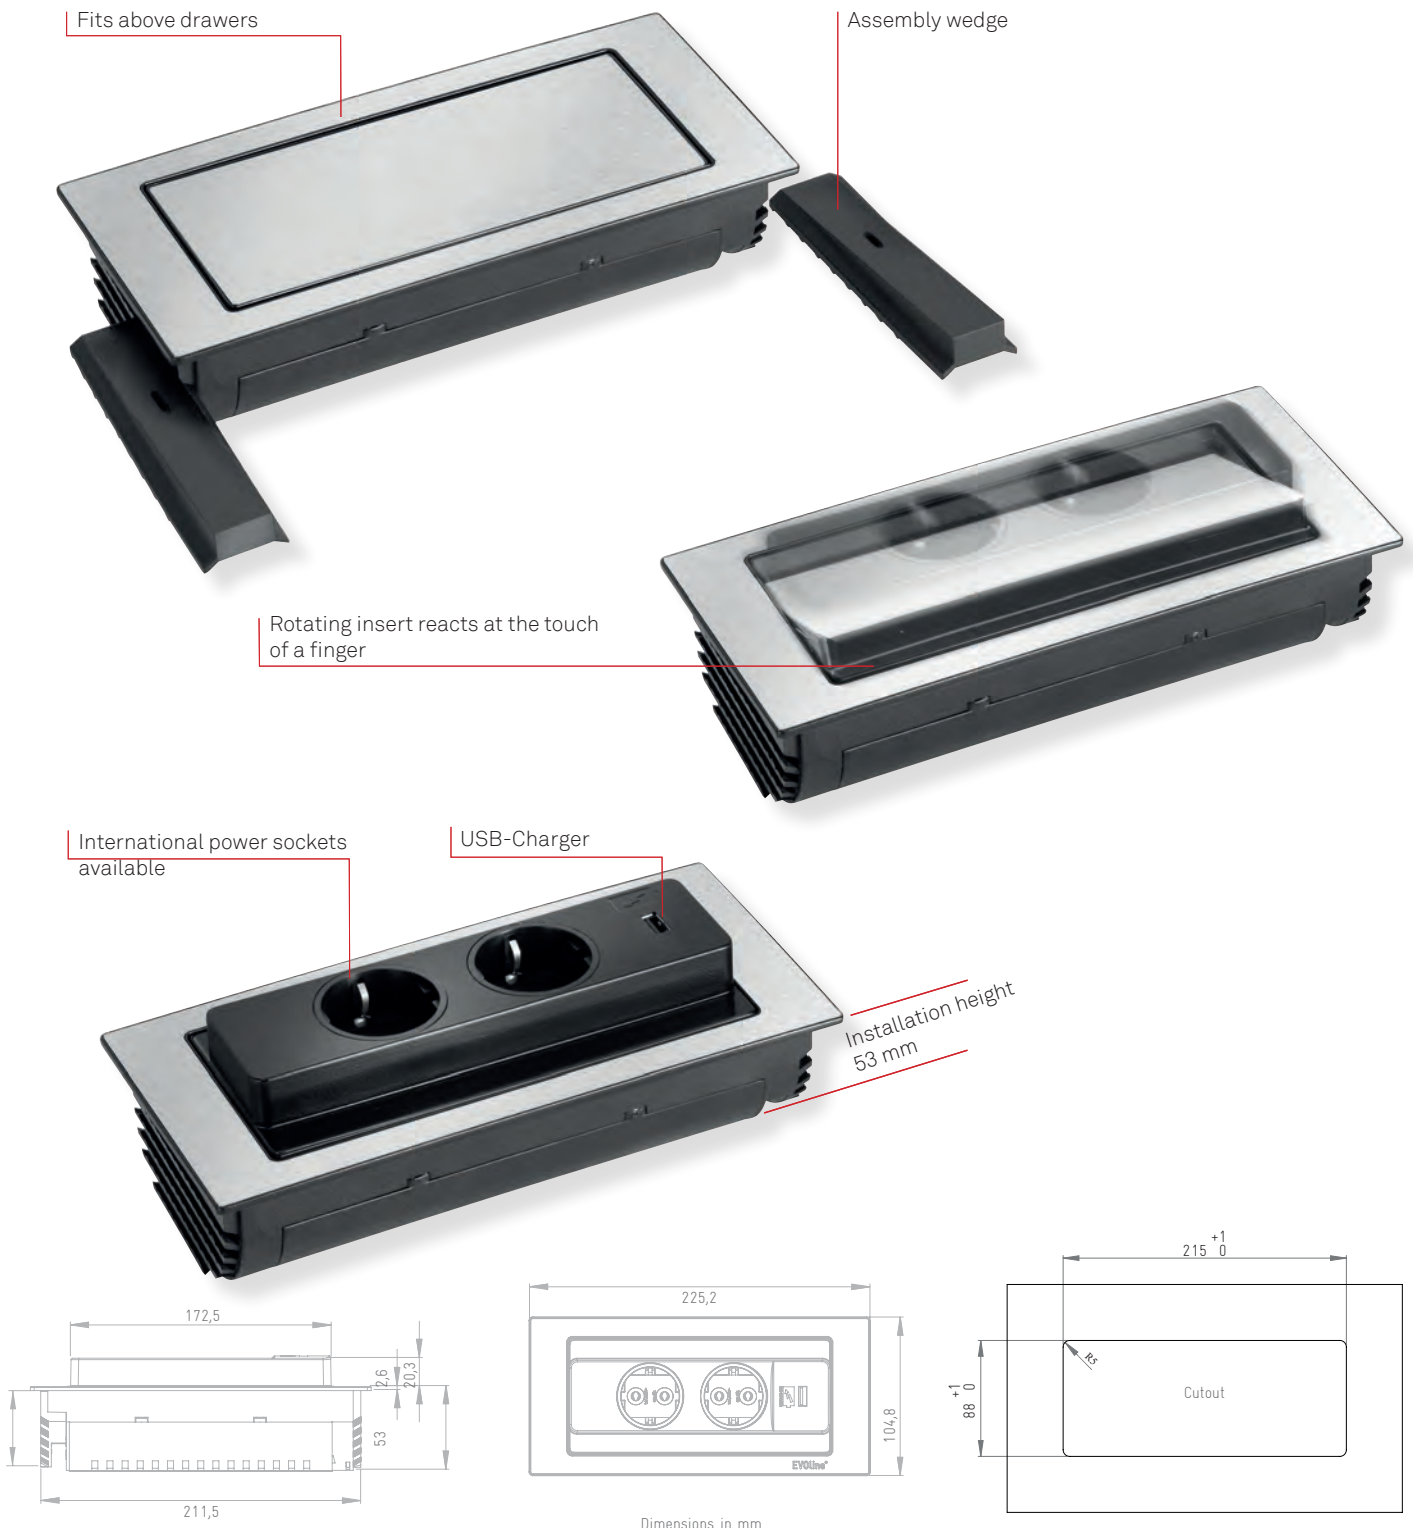

Enhanced protection for the home.

EVoline® BackFlip

The EVolineBackFlip sits nearly flush on the work surface - when closed - the giving enhanced protection against liquid spillages. At a touch of a finger, it turns 180 degrees to reveal 2x power sockets and a USB charger.

The raised position provides further protection against spillages. With a total installation height of just 53 mm, the BackFlip can be fitted above most drawers, including a cutlery drawer.