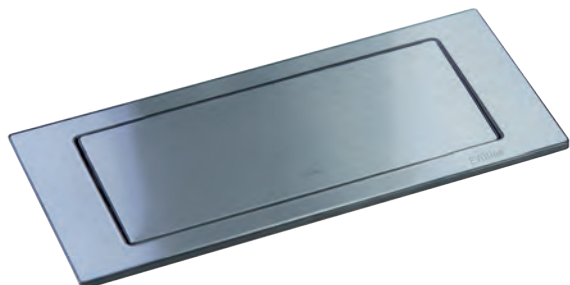

EVOLine® BackFlip

reddot design award
winner 2015

GERMAN
DESIGN
AWARD
NOMINEE
2016

GOOD
DESIGN

Enhanced protection for the home.

EVoline® BackFlip

The EVolineBackFlip sits nearly flush on the work surface - when closed - the giving enhanced protection against liquid spillages. At a touch of a finger, it turns 180 degrees to reveal 2x power sockets and a USB charger.

*The USB charging function cannot be guaranteed due to the multitude of manufacturers and devices on the market.

Surface variants

Brushed stainless steel

Steel: matt black lacquered

Glass: glossy black

Steel: matt white lacquered