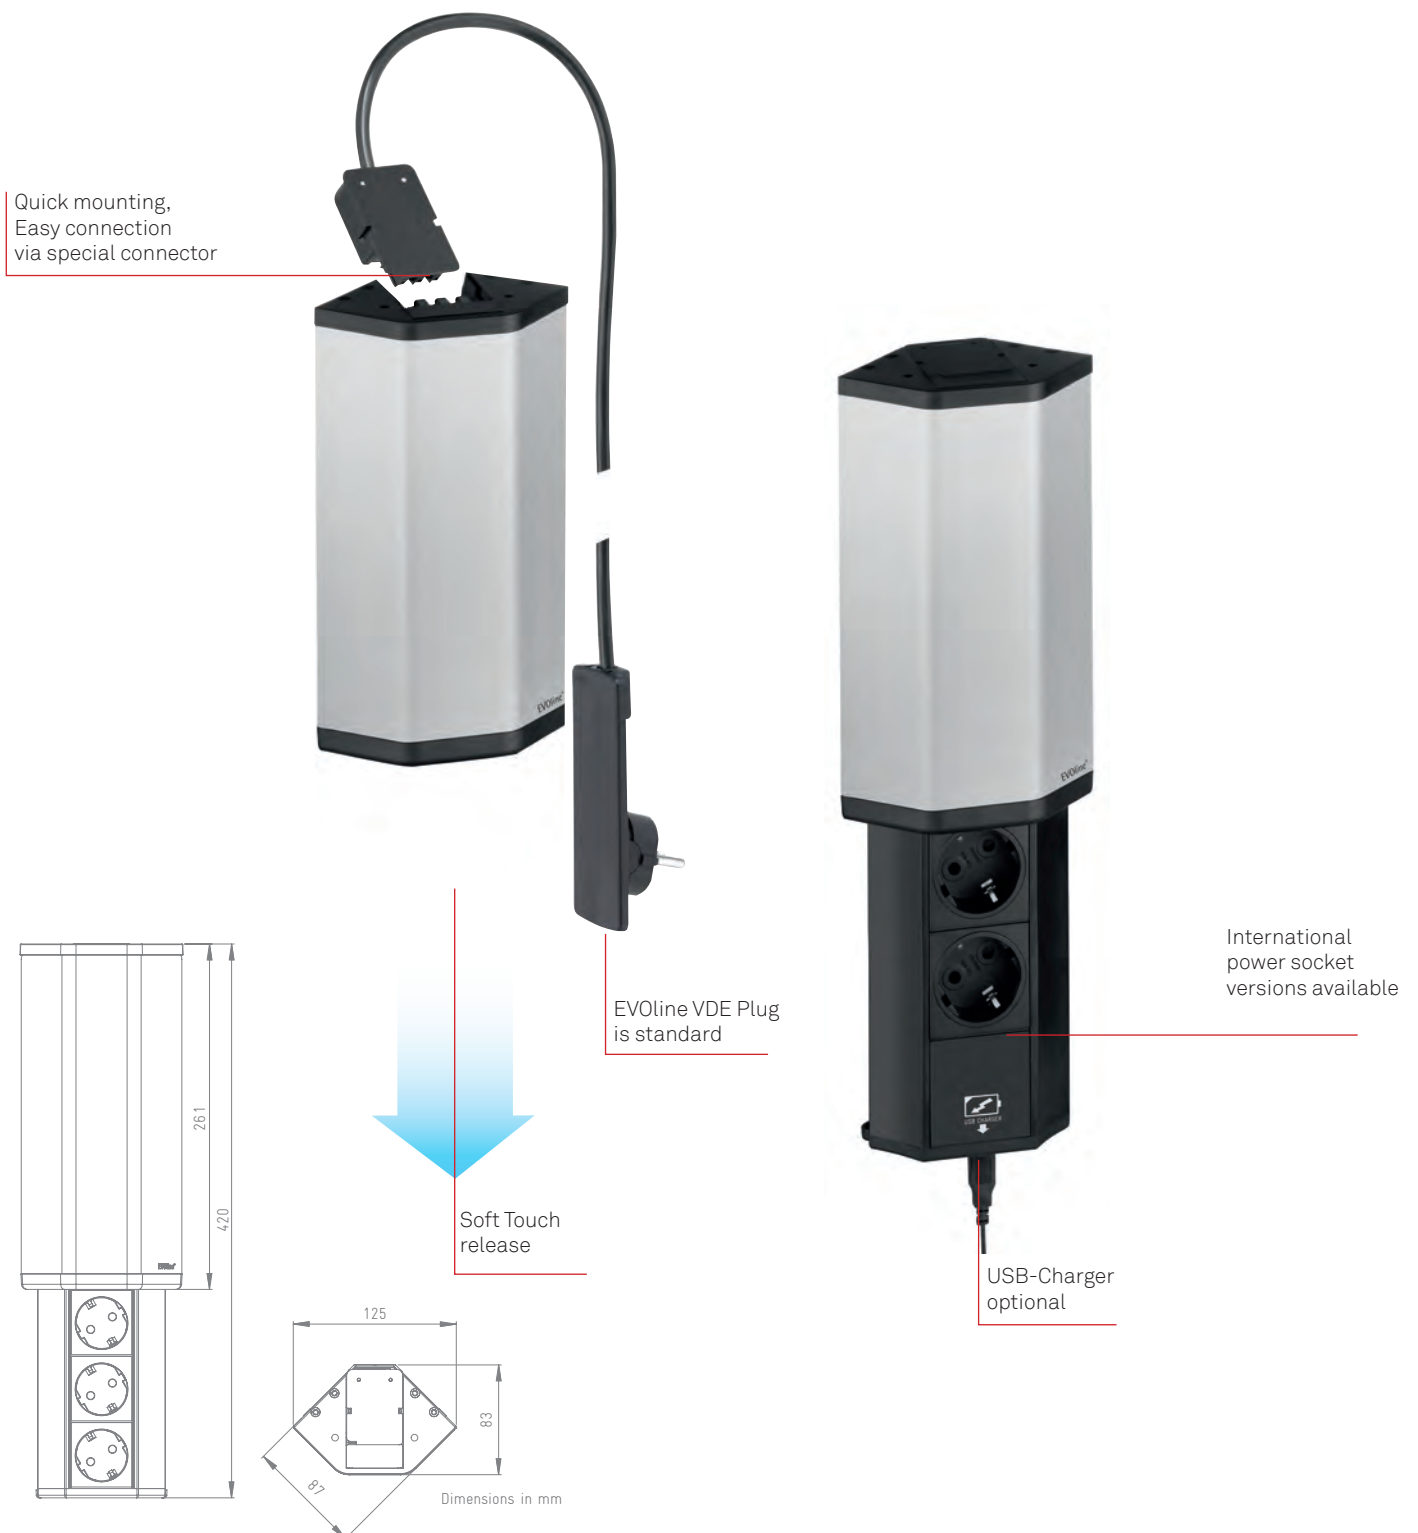

# EVoline® V-Port

In kitchens, you often find unused space underneath a wall cabinet, in corners and next to tall cupboards. This is where the EVoline V-Port can be installed.

In its closed position, the V-Port is concealed behind a discreet and elegant aluminium cover in stainless steel optics. A gentle touch releases a multiple socket rail. As option available with USB charger.

Description	Picture	Specifications	Order Number
<p><b>EVoline V-Port</b> 2-gang</p> <p>Aluminium housing, black anodised, with aluminium cover in stainless steel optics, for right-angle installation. 2× VDE-compliant socket, 60°, 16 A, contact-protected. Power supply cable 2.5 m with plug-in connector. All configurations with VDE-compliant sockets with fixed EVoline Plug. Other versions with wire end ferrules and country-specific plug, supplied unattached.</p>		<p>Aluminum cover in stainless steel optics</p>	<p>1593 4500 0200</p>
<p><b>EVoline V-Port</b> 3-gang</p> <p>Aluminium housing, black anodised, with aluminium cover in stainless steel optics, for right-angle installation. 3× VDE-compliant socket, 60°, 16 A, contact-protected. Power supply cable 2.5 m with plug-in connector. All configurations with VDE-compliant sockets with fixed EVoline Plug. Other versions with wire end ferrules and country-specific plug, supplied unattached.</p>		<p>Aluminum cover in stainless steel optics</p>	<p>1593 4500 0100</p>
<p><b>EVoline V-Port</b> 2-gang with USB-Charger*</p> <p>Aluminium housing, black anodised, with aluminium cover in stainless steel optics, for right-angle installation. 2× VDE-compliant sockets, 60°, 16 A, contact-protected. Supply cable 2.5 m with plug-in connector. All configurations with VDE-compliant sockets with fixed EVoline Plug. Other versions with wire end ferrules and country-specific plug, supplied unattached.</p> <p>1x USB Type A Charger, rated output current: 1 A,</p>		<p>Aluminum cover in stainless steel optics</p>	<p>1593 4500 0300</p>