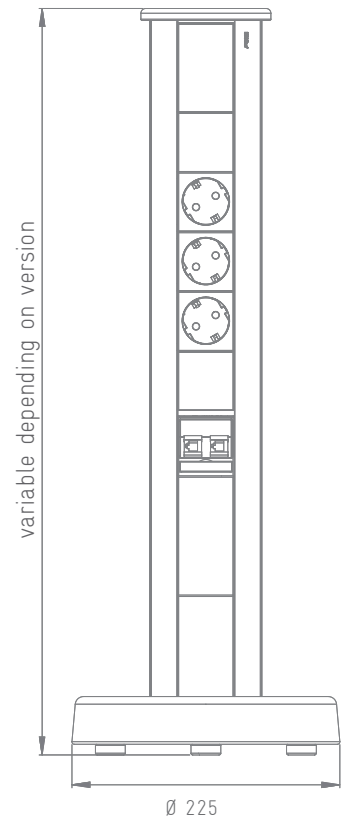

# EVOLine® Vertical

Stable. Free standing.

# EVoline® Vertical

EVoline Vertical is a free standing solution for any room. Securely fixed to a solid cast iron base, the Vertical is upright, mobile, space saving and is the ideal solution for offices, hotels or retail areas.

The maximum height of 1.20 m makes it unnecessary to bend over to reach sockets: Power, data and multimedia modules are available at a convenient height. It can be positioned right aside a floor outlet.

Dimensions in mm

Description	Picture	Specifications	Order Number
<p><b>EVOLine Vertical Standard</b></p> <p>Aluminium housing, free standing, base made of solid cast iron, black powder-coated.            3 sockets, VDE-compliant, 60°, 16 A, contact-protected.            Fixed supply cable, 3.0 m with angled plug.            Two data sockets RJ 45 CAT 6 shielded each 3.0 m cable and plug.            Cover made of aluminium, black powder-coated.</p> <p><b>Dimensions Base:</b>            Diameter <math>\varnothing</math> 24,5 cm            Height: 4 cm</p> <p><b>Profile</b>            Height: 600 mm.</p>		<p>Silver anodised</p> <p>Black anodised</p>	<p>1593 4300 1100</p> <p>1593 4300 5000</p>
<p><b>Empty Housing EVOLine Vertical</b></p> <p>Aluminium housing, free standing, base made of solid cast iron, black powder-coated. Cover made of aluminium, black powder-coated.</p> <p><b>Dimensions Base:</b>            Diameter <math>\varnothing</math> 24,5 cm            Height: 4 cm</p>		<p>Silver anodised</p> <p>Black anodised</p> <p>Profile height 600 mm            max. profile height 1200 mm</p> <p>Profile extension &gt; 600 mm            (per 50 mm)</p>	<p>9330 8560 0000</p> <p>9330 8570 0000</p> <p>9330 0130 0000</p>